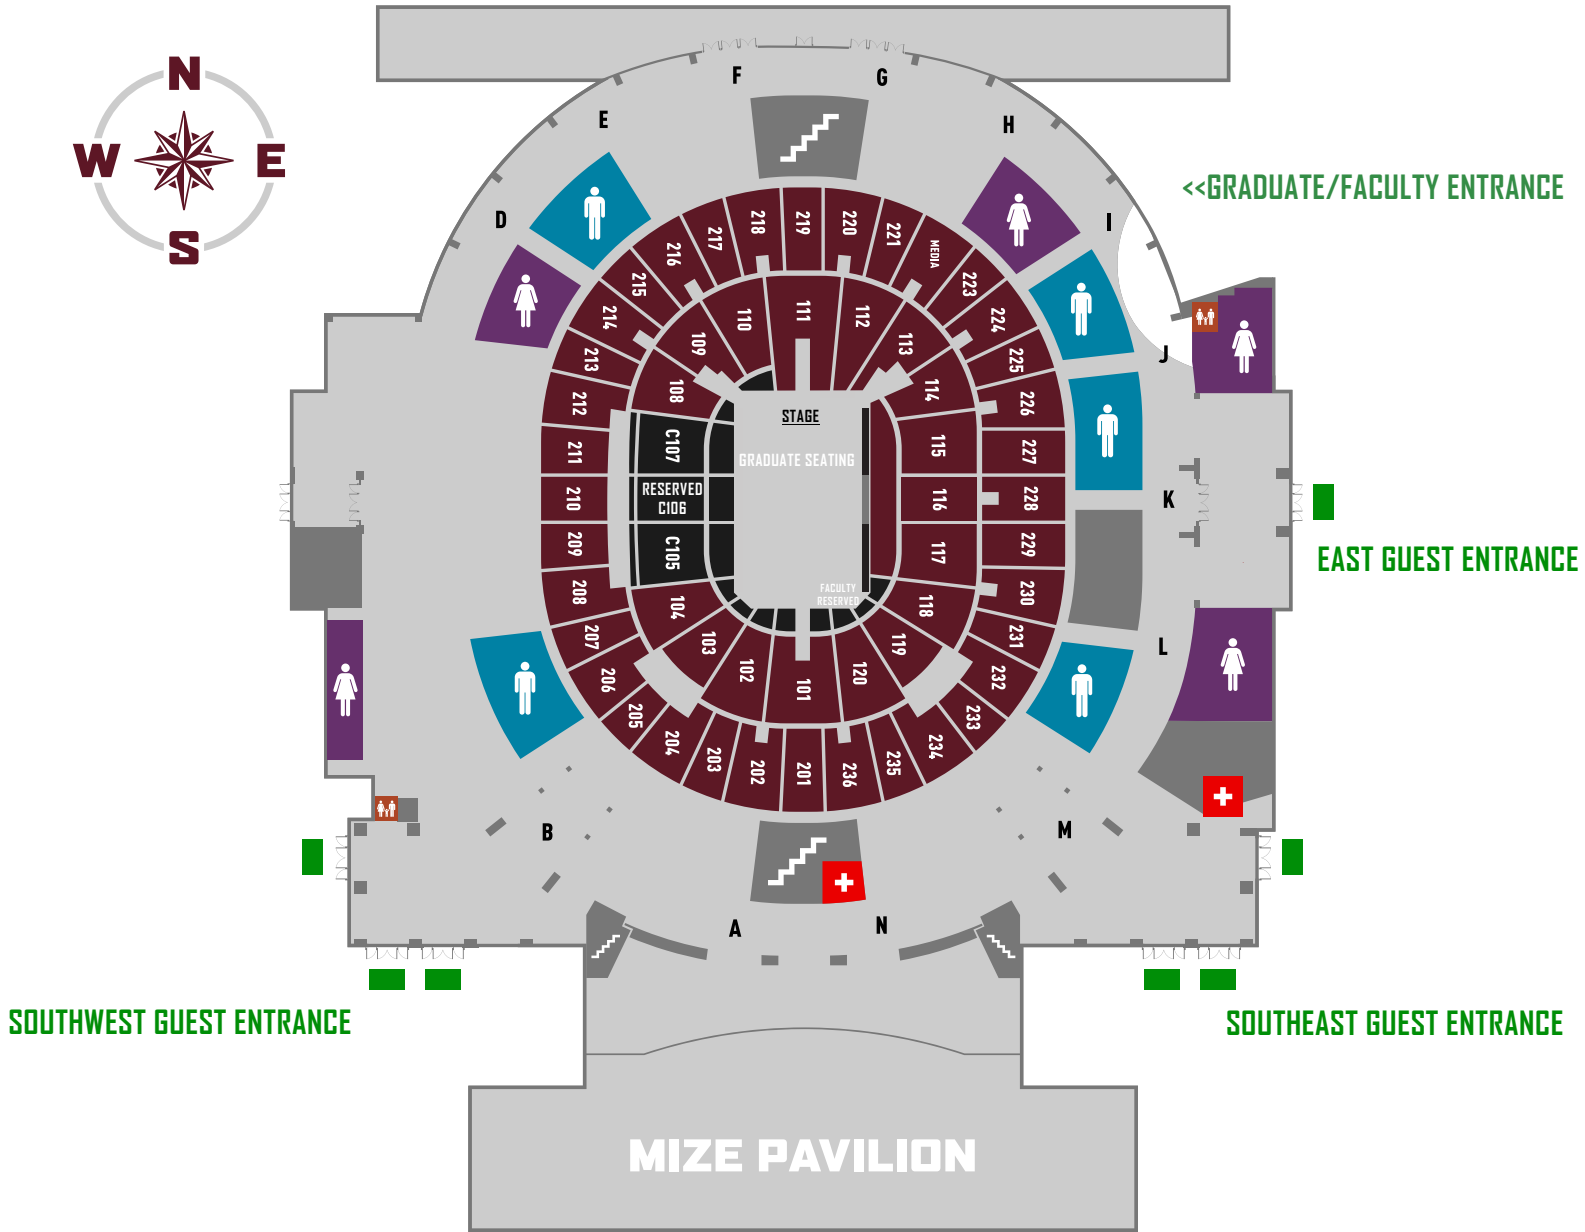

## COMMENCEMENT INFORMATION

**\*ADA accommodated seating is available for any guests needing to avoid the stairs. These areas can be found on the main concourse level inside of the arena portal entrances. Guest Services staff will be available to assist with directions when you arrive. There is no need to make a reservation.**