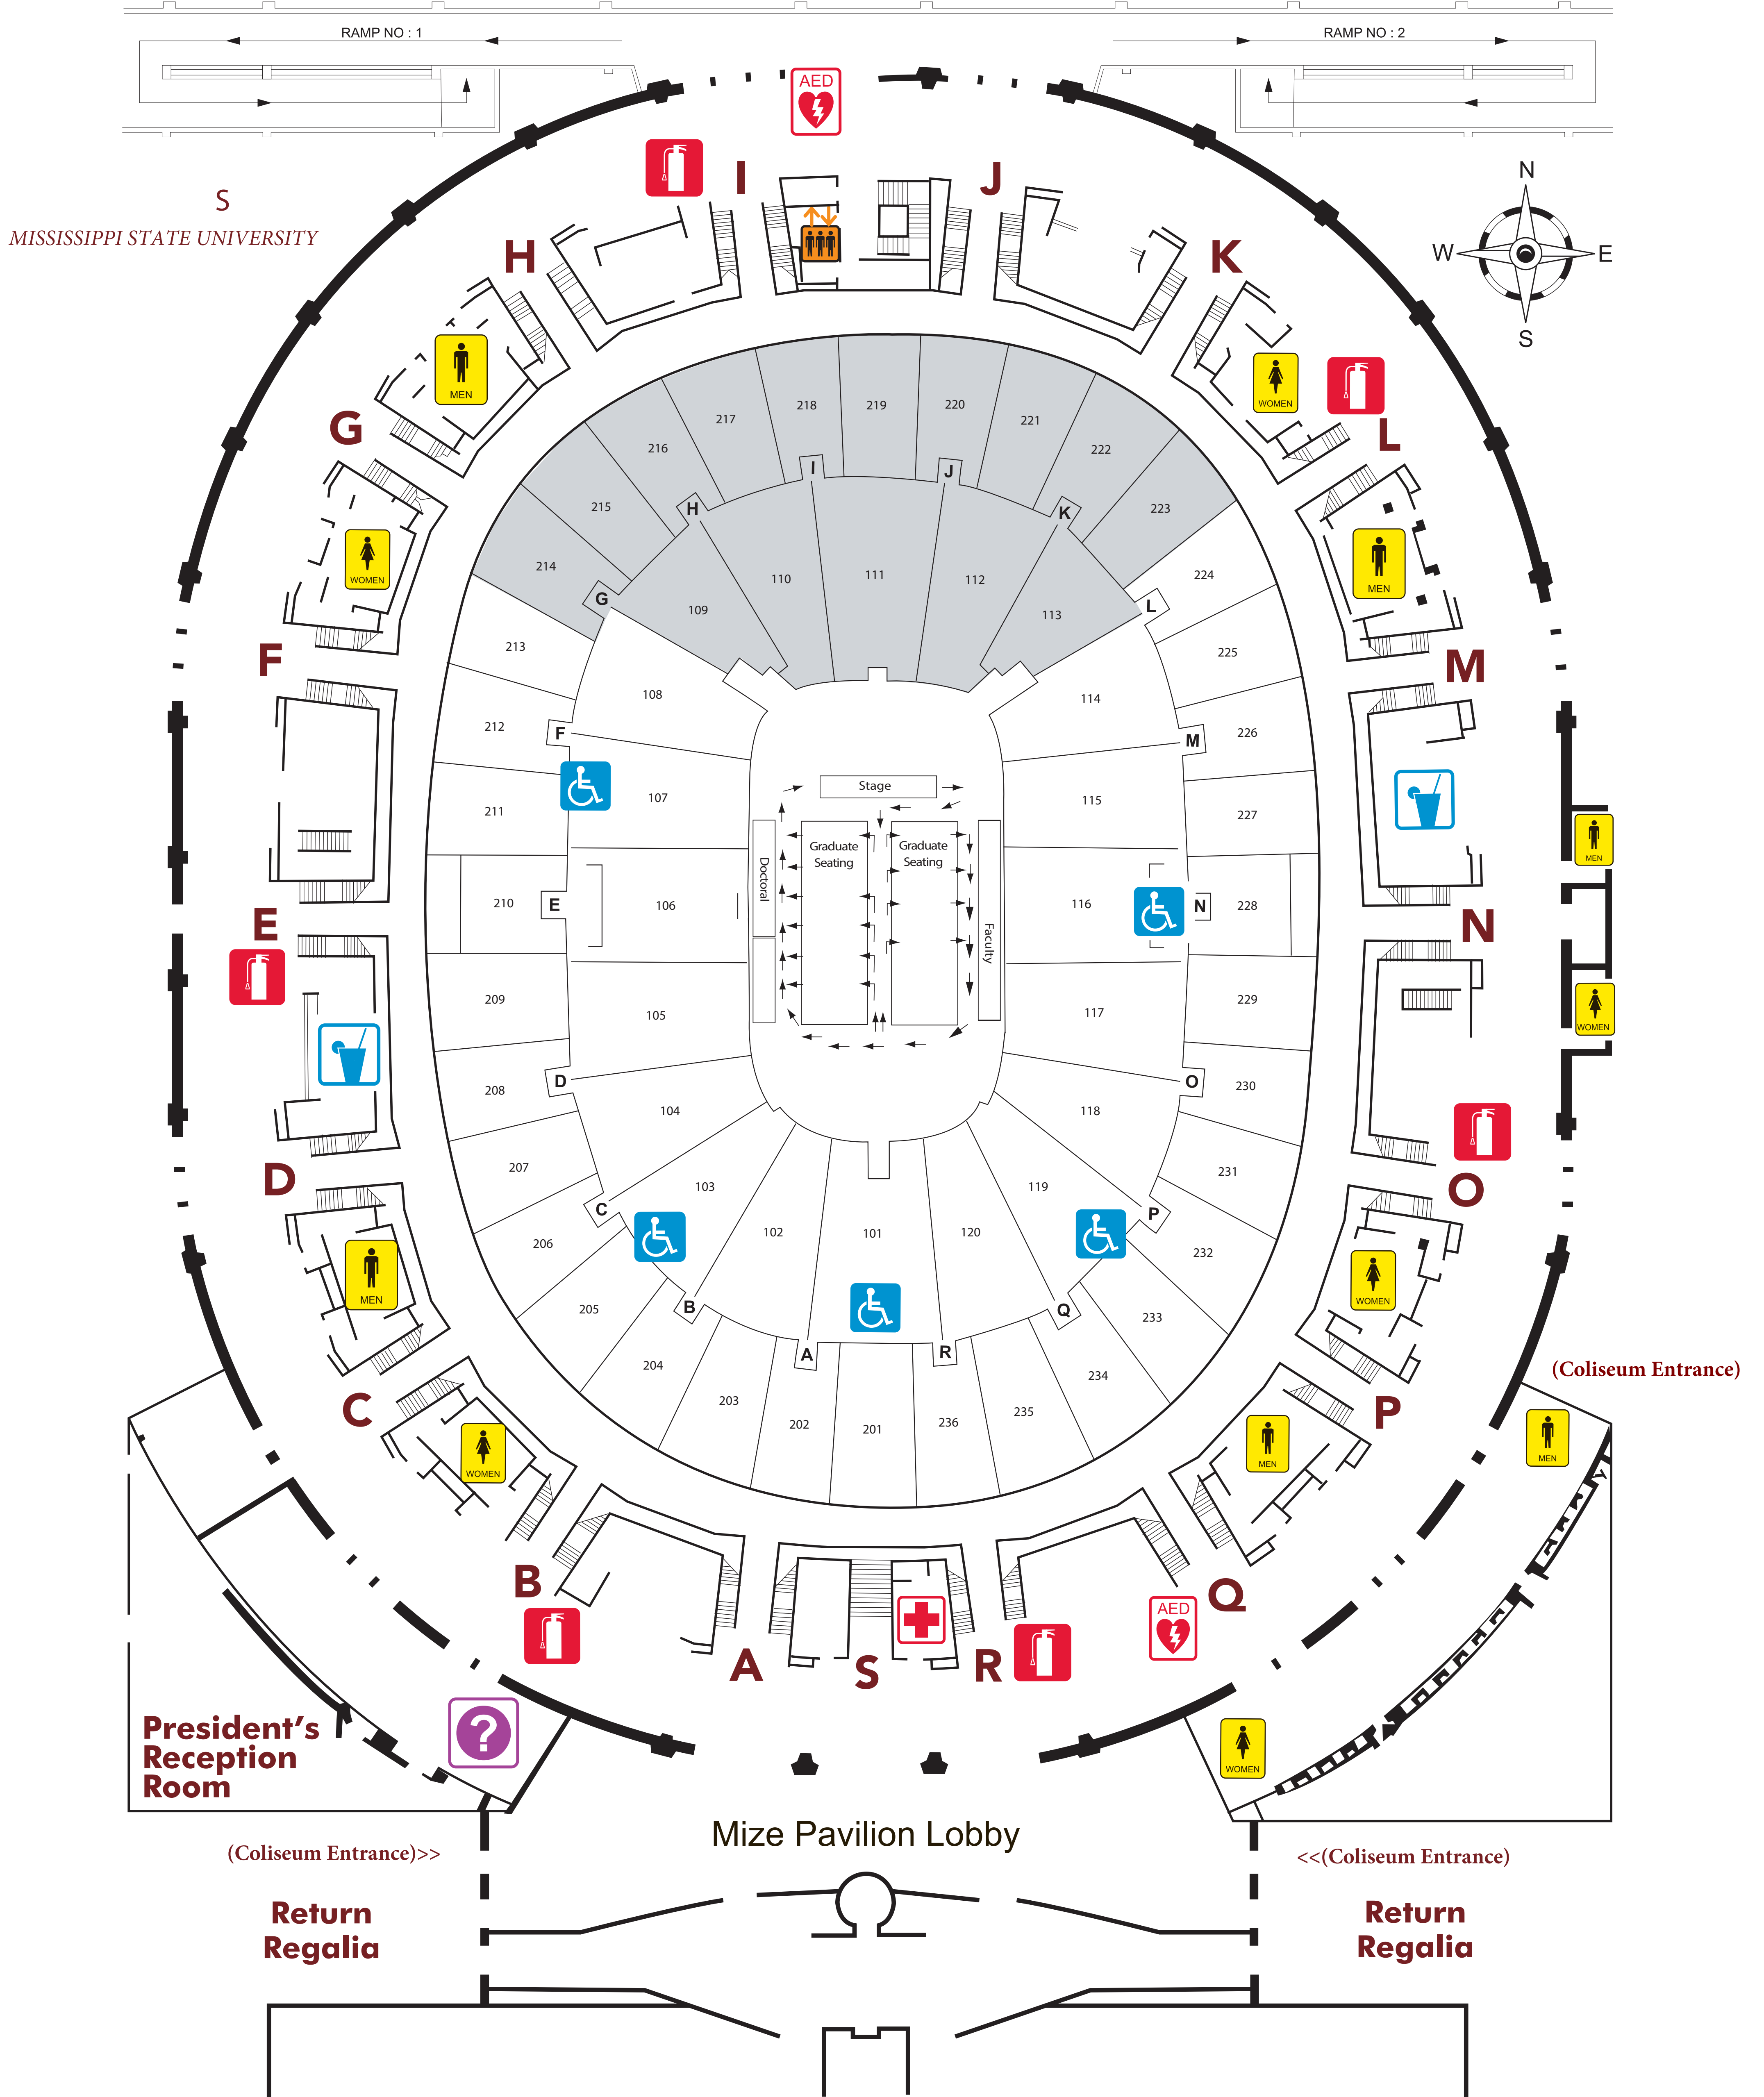

GRADUATION INFORMATION

Dudy Noble Polk - Dement Stadium

Graduate Line-up Area